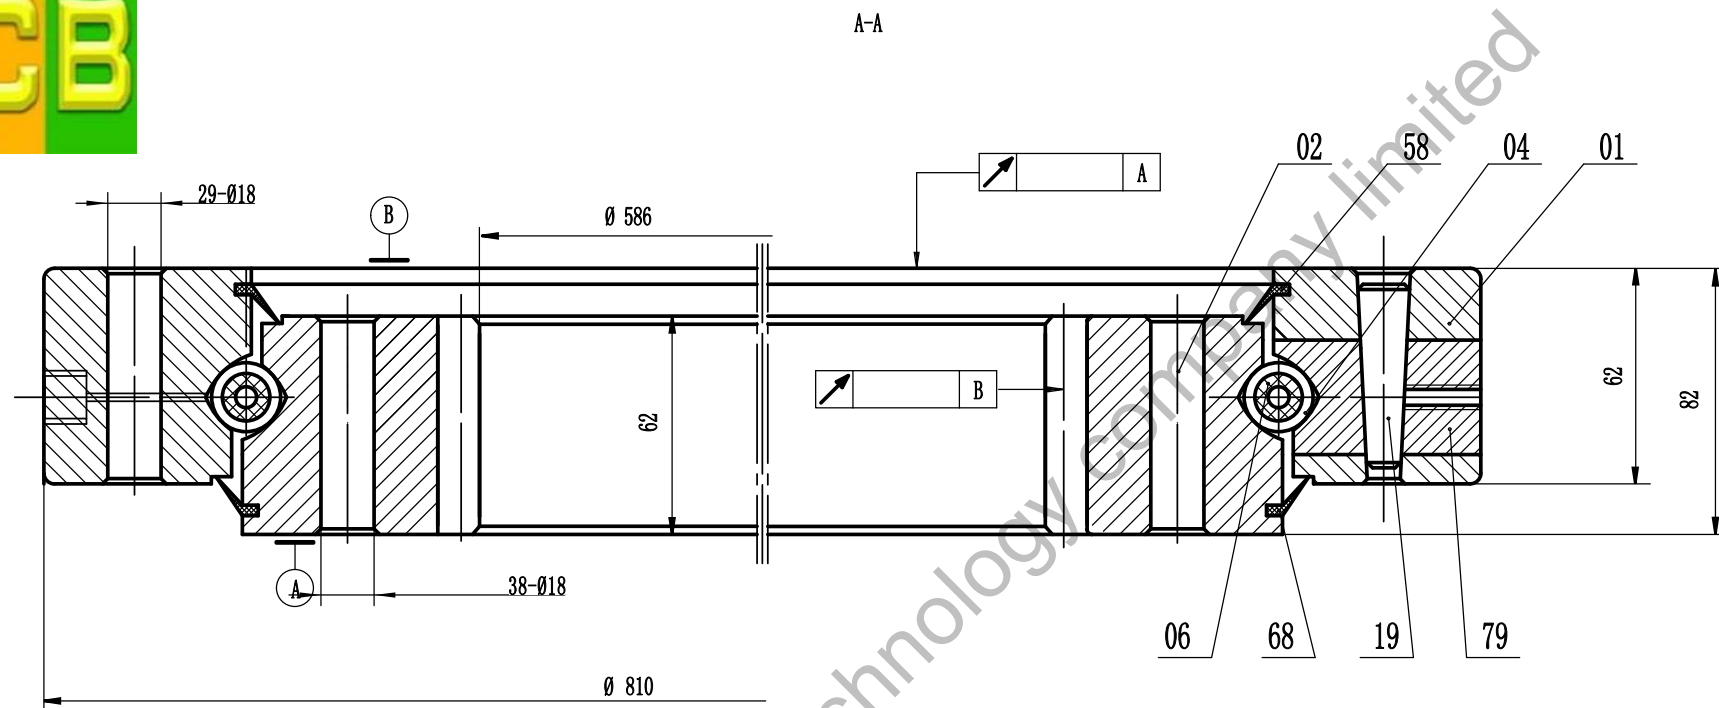

JCB

Remark:

1. Luoyang JCB Bearing Technology Co., Ltd is a design and manufacture Inc, we manufactured slewing bearing for all kinds of various brand excavator, specialize in industry of manufacturing slewing bearing for excavator more than 30 years.
2. This drawing is reference for user, if you need formal drawing, please contact with us to obtain the official drawing.

slewing bearing for caterpillar excavator	CAT 307C	
	Weight(kg)	
	Luoyang JCB Bearing Technology Co., Ltd	